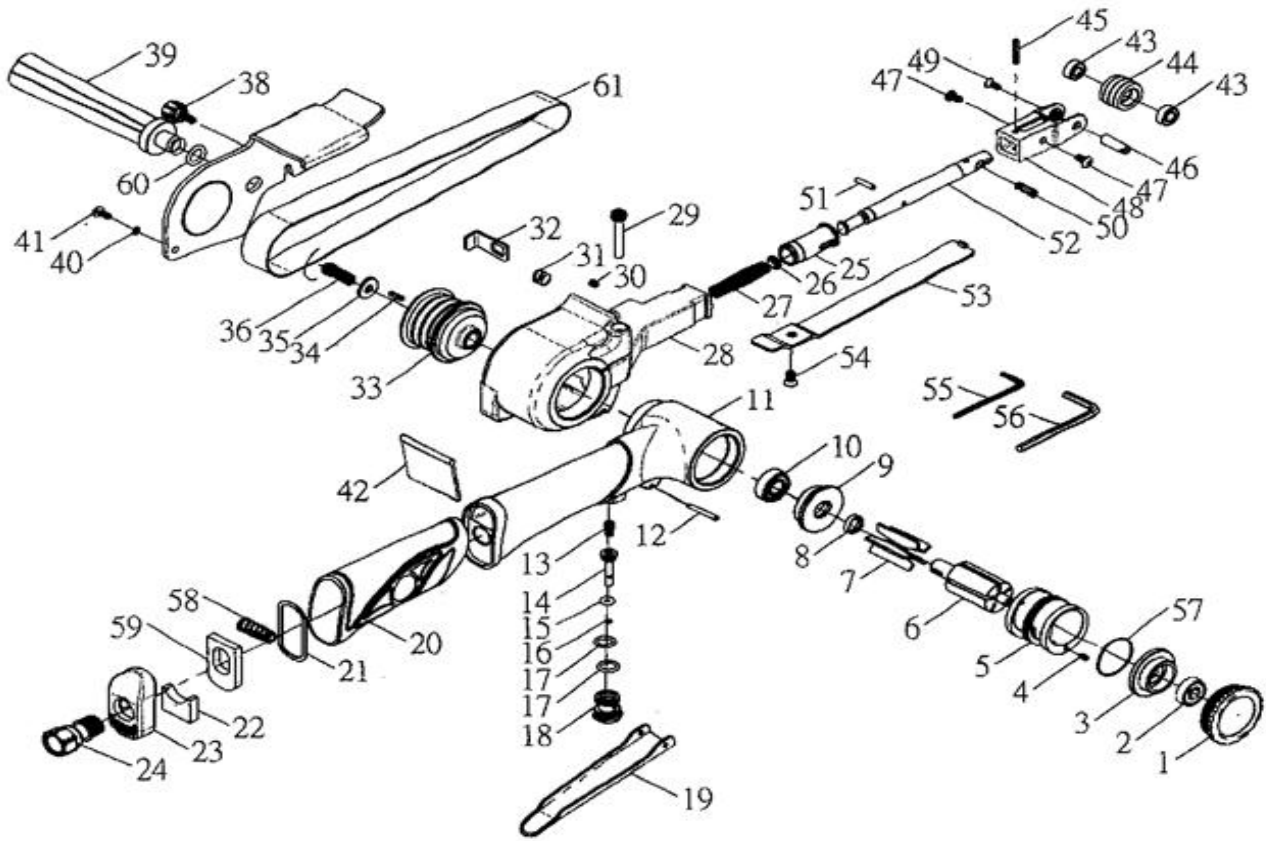

OS-383N **GAV** HAVALI BANT ZIMPARA

No.	Parça Adı	Adet	No.	Parça Adı	Adet
1	Cap	1	32	Block Slice	1
2	Ball Bearing	1	33	Drive Pulley	1
3	End Plate A	1	34	Key	1
4	Pin	1	35	Washer	1
5	Cylinder	1	36	Screw	1
6	Rotor	1	37	Belt Guard	1
7	Rotor Blade	5	38	Handle Screw	1
8	Spacer	1	39	Grip	1
9	End Plate B	1	40	O-Ring	1
10	Ball Bearing	1	41	Screw	1
11	Housing	1	42	Dust Cover	1
12	Lever Pin	1	43	Bearing	2
13	Spring	1	44	Wheel	1
14	Valve Stem	1	45	Spring Pin	1
15	O-Ring	1	46	Pin	1
16	O-Ring	1	47	Screw	2
17	O-Ring	2	48	Contact Arm	1
18	Valve Body	1	49	Screw	1
19	Safety Lever	1	50	Spring	1
20	Cover Handle	1	51	Lever Pin (D3*14)	1
21	Washer	1	52	Tension Bar	1
22	Fabric Silencer	1	53	Shoe 20	1
23	Exhaust Control Spacer	1	54	Screw (M5*10)	1
24	Inlet Bushing	1	55	Hesagon Wrenchen Key (2.5mm)	1
25	Guide Cover	1	56	Hesagon Wrenchen Key (4mm)	1
26	Washer	1	57	O-Ring	1
27	Spring	1	58	Srping	1
28	Guard Body	1	59	Fabric Silencer	1
29	Screw	1	60	O-Ring	1
30	Set Screw	1	61	Sandpaper Band #100	1
31	Spring	1			